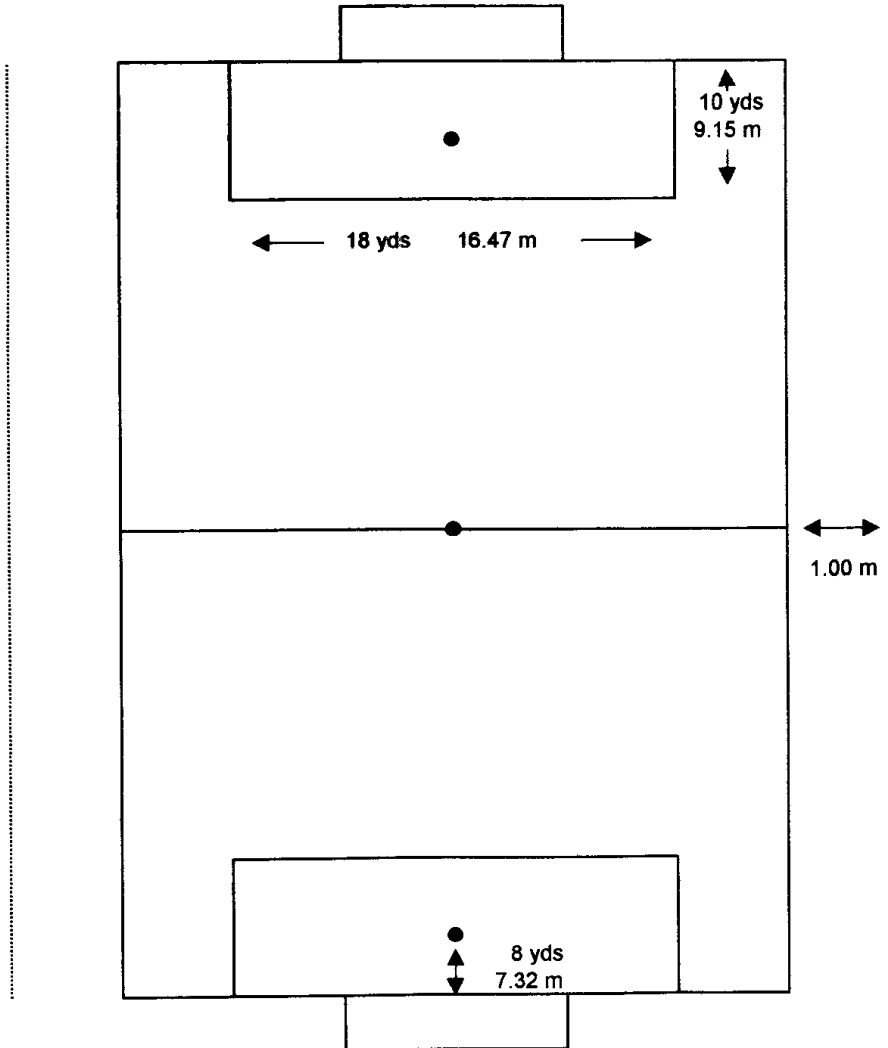

LAW 1.

Playing Area

RECOMMENDED SIZE OF PITCH				
WIDTH	UNDER 11's, 10's		UNDER 9's, 8's, 7's	
	METRES	YARDS	METRES	YARDS
	Min. 27.45	Min. 30	Min. 18.30	Min. 20
Max. 36.60	Max. 40	Max. 27.45	Max. 30	
LENGTH	Min. 45.75	Min. 50	Min. 27.45	Min. 30
	Max. 54.90	Max. 60	Max. 45.75	Max. 50

SEE PLAYING RULE NO: 1